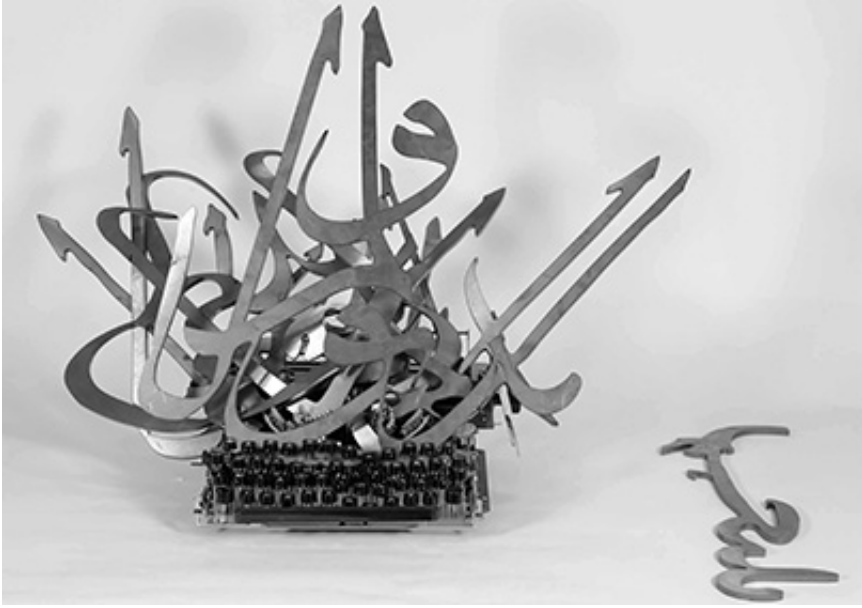

55. | The Impossible Union

2017, ink print b&w, on baryté paper, 30cm x 21cm.
Exhibition view from (IM)possible Union, Analix Forever, 2017, Geneva.
Courtesy of the artist and Analix Forever, Geneva.
Ed. of 5 + 2 A.P.